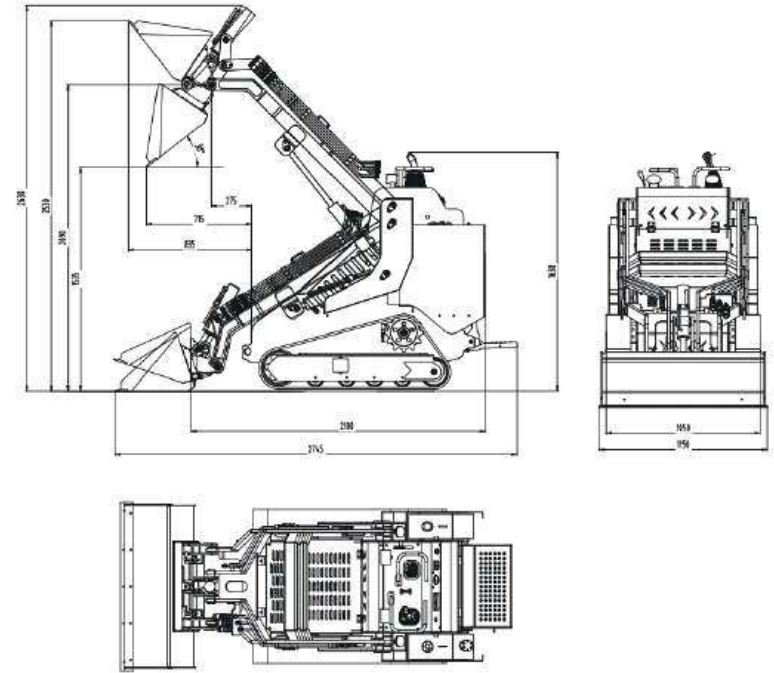

HTS530 Skid Steer Loader **HOT!**

Model:HTS530			
Max working height	2630mm	Engine	Kubota D1105
Max pin height	2090 mm	Rated Power (KW)	14KW
Max Dumping height	1535 mm	Rotating speed (rpm)	2200
Max Dumping distance	715mm	Noise (Db)	≤93
Max Dumping Angle	38°	Hydraulic System	
Total height	1630 mm	Pressure (Mpa)	0-17
Ground clearance	150 mm	Flow rate	0-32L
Wheel base		Operating Load	450 Kg
Overall length without bucket	2220 mm	Bucket Capacity	0.2m³
Total width	1050 mm	Max Lifting Force	530 Kg
Bucket width	1150mm	Travel Speed	0-4.5Km/h
Total length with bucket	2745 mm	Operating Weight	1330 Kg
overall length without the bucket after folding the pedal.	2100 mm	Oil	
		Fuel tank	30L
		Engine oil	4L
		Hydraulic tank	35L

HTS530T Skid Steer Loader **HOT!**

Model: HTS530T

Max working height	2420mm	Engine	RATO R740
Max pin height	2085 mm	Rated Power	17KW
Max Dumping height	1580mm	Rotating speed	3600rpm
Max Dumping distance	755mm	Noise	≤95Db
Max Dumping Angle	29°	Hydraulic System	
Total height	1630 mm	Pressure	0-17Mpa
Ground clearance	150 mm	Flow rate	0-36L
Wheel base		Operating Load	380 Kg
Overall length without bucket	2220 mm	Bucket Capacity	0.2m³
Total width	1070 mm	Max Lifting Force	500 Kg
Bucket width	1150mm	Travel Speed	0-4.5Km/h
Total length with bucket	2725 mm	Oil Fuel tank	30L
overall length without the bucket after folding the pedal.	2055 mm	Oil Engine oil	1.5L
		Oil Hydraulic tank	35L